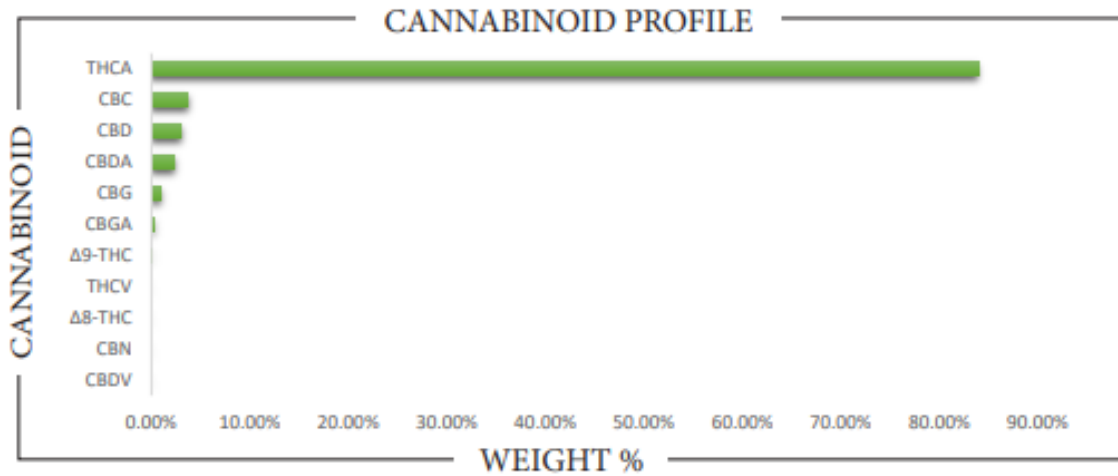

NOTE: THIS COA IS FOR ALL PRODUCTS LISTED BELOW
THCA CRUMBLE: Strawberry cough, Strawberry explosion, Greenlight, Dole whip, Tangie zkittlez
Purple punch, Zkittlez

CERTIFICATE OF ANALYSIS

REPORT PREPARED FOR:
MCN

PROJECT# 25004794
LAB ID 55011720
REPORT DATE 3/10/2025

SAMPLE NAME: THCA Crumble - 022125
DATE RECEIVED: 2/24/2025

THCA	TOTAL CBD	TOTAL CANNABINOIDS
83.92%	4.96%	94.12%

CANNABINOID	WEIGHT (%)	MG/G
CBC	3.769	37.69
CBD	2.951	29.51
CBDA	2.289	22.89
CBDV	ND	ND
CBG	0.867	8.67
CBGA	0.279	2.79
CBN	ND	ND
Δ8-THC	ND	ND
Δ9-THC	0.045	0.45
THCA	83.916	839.16
THCV	ND	ND
Total CBD	4.959	49.59
Total CBG	1.112	11.12
Total THC	73.640	736.40

Analysis Method: TP-POT-05
By HPLC-VWD
Total THC = (0.877 x THCA) + Δ9-THC
Total CBD = (0.877 x CBDA) + CBD
Total CBG = (0.877 x CBGA) + CBG
ND = Not Detected

Prepared By: BRB
Prep Date: 2/24/2025
Batch ID: FEB2425A-POT

Analyzed By: BRB
Analysis Date: 2/24/2025

APPROVED BY:
JUSTIN HALL
LAB DIRECTOR

Justin Hall
SIGNATURE

3/10/2025
SIGNED ON